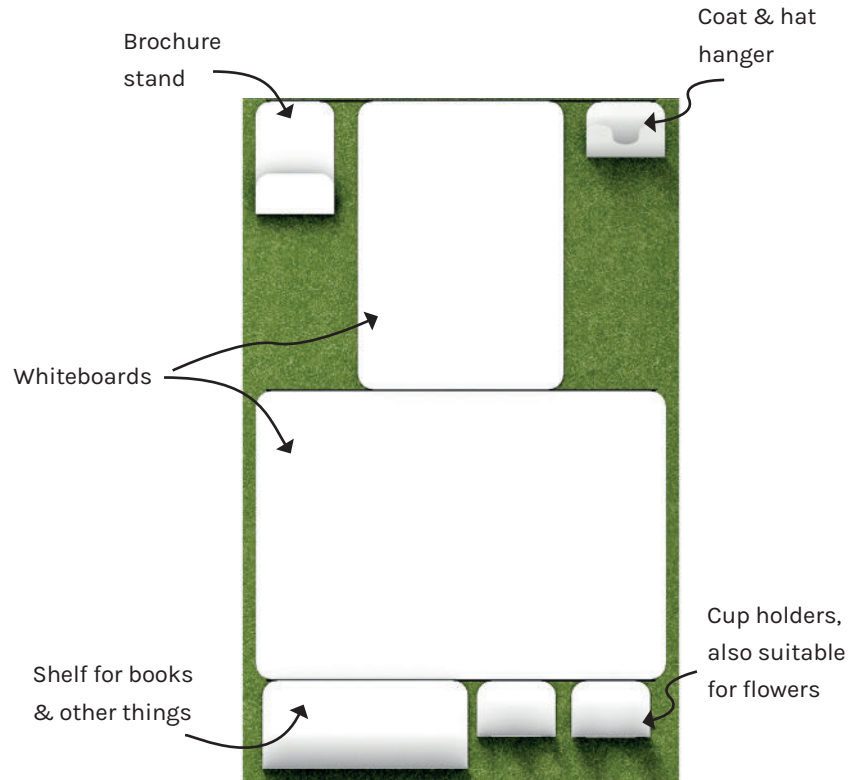

NEW PARTS & ACCESSORIES

ACCESSORIES

Versatile the usage of STORY WALL by adding fun and practical accessories. Now available: a shelf for books and pens, coat & hat hanger in various sizes, brochure stand to display documents and brochures, and whiteboards to share ideas and plans.

CABLE RAIL UNIT

The cable rail unit hides cords of tv screens, chargers, and light fixtures. It is a 120 mm additional piece for STORY WALL, made to tidily tug away cords.