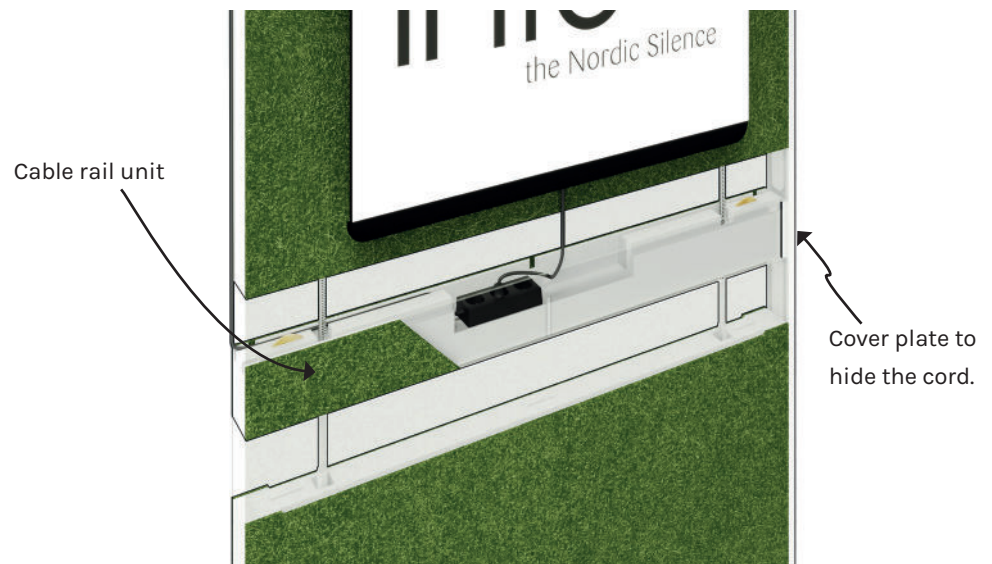

NEW PARTS & ACCESSORIES

ACCESSORIES

Versatile the usage of STORY WALL by adding fun and practical accessories. Now available: a shelf for books and pens, coat & hat hanger in various sizes, brochure stand to display documents and brochures, and whiteboards to share ideas and plans.

CABLE RAIL UNIT

The cable rail unit hides cords of tv screens, chargers, and light fixtures. It is a 120 mm additional piece for STORY WALL, made to tidily tug away cords.